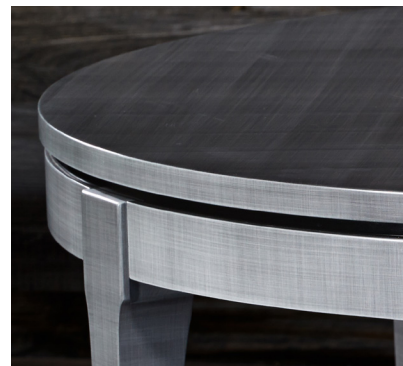

# DINING TABLE

no. 260 BERNE, INDIANA

## HIGHLIGHTS

- Designed in New York City
- Hand made in New England using North American Black Walnut, Oak, or Maple
- Each piece of wood is hand selected based on desired grain character and finish process
- Classic joinery construction
- Available in any of our hand-applied stains or multi-layered artisan finishes

## OPTIONS

- Dimensions are fully customizable
- Inset accent layer is customizable with any of our finishes, fabrics, leathers, or with COM or COL