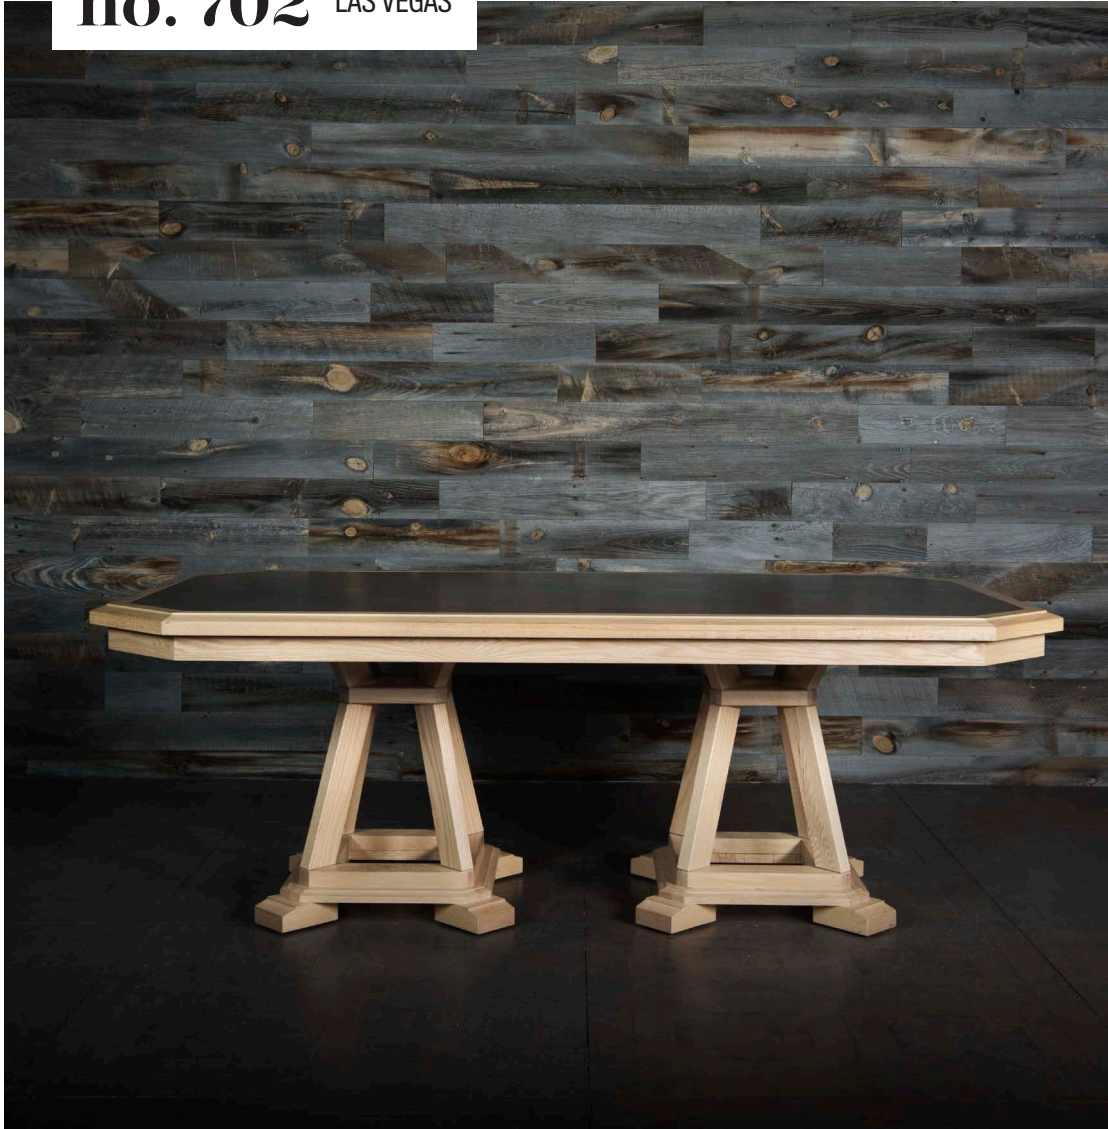

DINING TABLE

no. 702 LAS VEGAS

HIGHLIGHTS

- Designed in New York City
- Hand made in New England using North American Black Walnut, Oak, or Maple
- Each piece of wood is hand selected based on desired grain character and finish process
- Classic joinery construction
- Available in any of our hand-applied stains or multi-layered artisan finishes

OPTIONS

- Dimensions are fully customizable
- Tabletop is customizable with any of our finishes, fabrics, leathers, or with COM or COL

MEASUREMENTS

- DIMENSIONS:
84w x 30h x 46d

THE NEW
traditionalists®