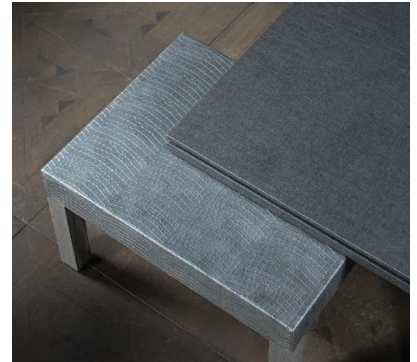

COFFEE TABLE no. 43

TRIBECA POINTE

HIGHLIGHTS

- Designed in New York City
- Hand made in New England using North American Black Walnut, Oak, or Maple
- Each piece of wood is hand selected based on desired grain character and finish process
- Classic joinery construction
- Available in any of our hand-applied stains or multi-layered artisan finishes

OPTIONS

- Dimensions are fully customizable
- Table features four pull out benches for seating or additional tabletop space
- Tabletop and bench seats are customizable with any of our finishes, fabrics, leathers, or with COM or COL

MEASUREMENTS

- DIMENSIONS:
51.5w x 17h x 40.5d
- MATERIAL REQUIRED:
Leather: 60 sq ft
Fabric: 6 yards

THE NEW
traditionalists®