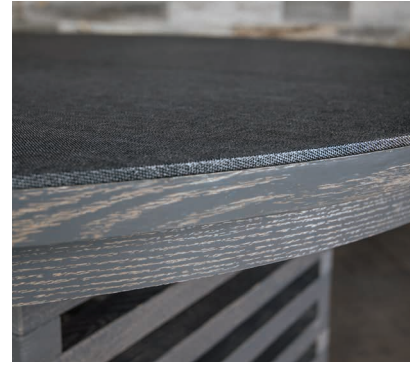

DINING TABLE no. 13

THIRTEENTH LETTER IN THE ALPHABET

HIGHLIGHTS

- Designed in New York City
- Hand made in New England using North American Black Walnut, Oak, or Maple
- Each piece of wood is hand selected based on desired grain character and finish process
- Classic joinery construction
- Available in any of our hand-applied stains or multi-layered artisan finishes

OPTIONS

- Dimensions are fully customizable
- Tabletop is customizable with any of our finishes, fabrics, leathers, or with COM or COL

MEASUREMENTS

- DIMENSIONS:
Top: 58dia x 29.5h
Base: 24w x 24d

THE NEW
traditionalists®