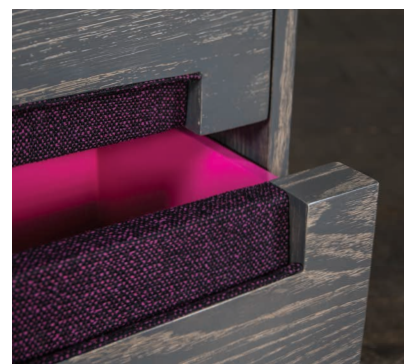

SIDE TABLE no. 25

PIER 25

HIGHLIGHTS

- Designed in New York City
- Hand made in New England using North American Black Walnut, Oak, or Maple
- Each piece of wood is hand selected based on desired grain character and finish process
- Classic joinery construction
- Available in any of our hand-applied stains or multi-layered artisan finishes

OPTIONS

- Dimensions are fully customizable
- Inset drawer pulls are customizable with any of our fabrics or leather, or with COM or COL
- Self-closing drawer glides standard
- Drawer interiors are painted in the classic color of your choice

MEASUREMENTS

- DIMENSIONS:
19w x 21h x 15d

THE NEW
traditionalists®