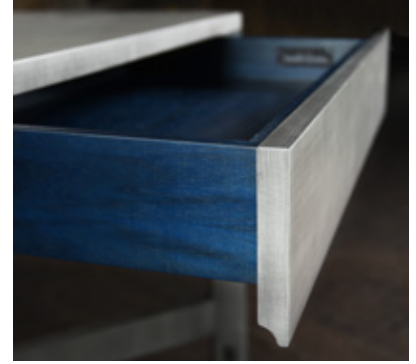

## HIGHLIGHTS

- Designed in New York City
- Hand made in New England using North American Black Walnut, Oak, or Maple
- Each piece of wood is hand selected based on desired grain character and finish process
- Classic joinery construction
- Available in any of our hand-applied stains or multi-layered artisan finishes