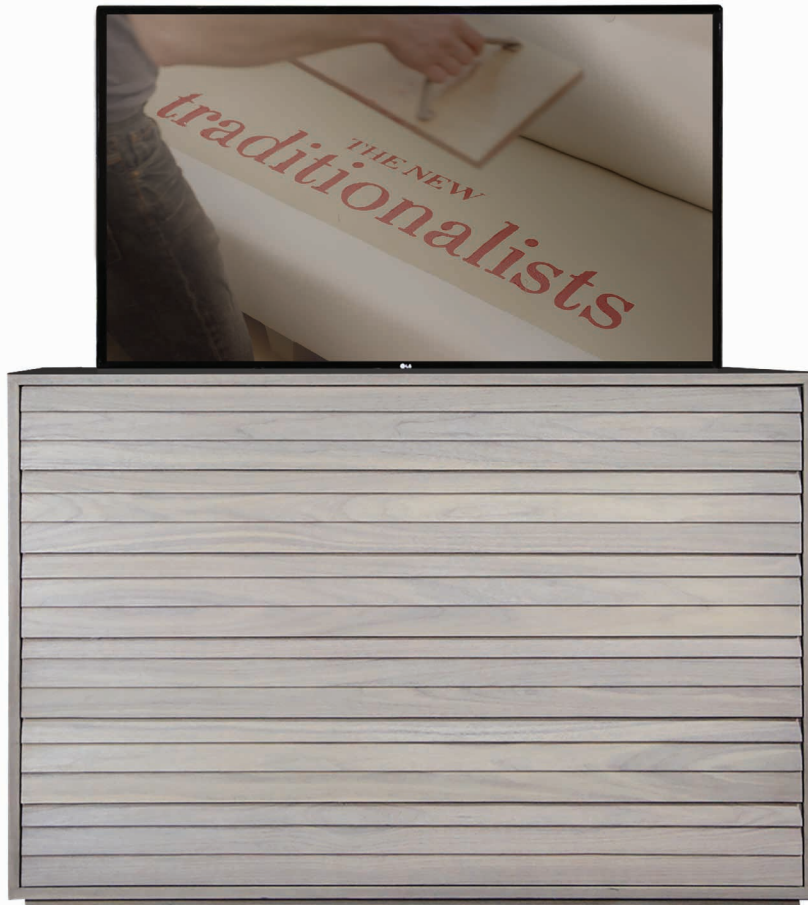

TV LIFT CONSOLE no. 29

MT. EVEREST

HIGHLIGHTS

- Designed in New York City
- Hand made in New England using North American Black Walnut, Oak, or Maple
- Each piece of wood is hand selected based on desired grain character and finish process
- Classic joinery construction
- Available in any of our hand-applied stains or multi-layered artisan finishes

OPTIONS

- Dimensions are fully customizable
- TV Lift Mechanism is included

MEASUREMENTS

- DIMENSIONS:
54w x 17.5d x 36h

THE NEW
traditionalists[®]